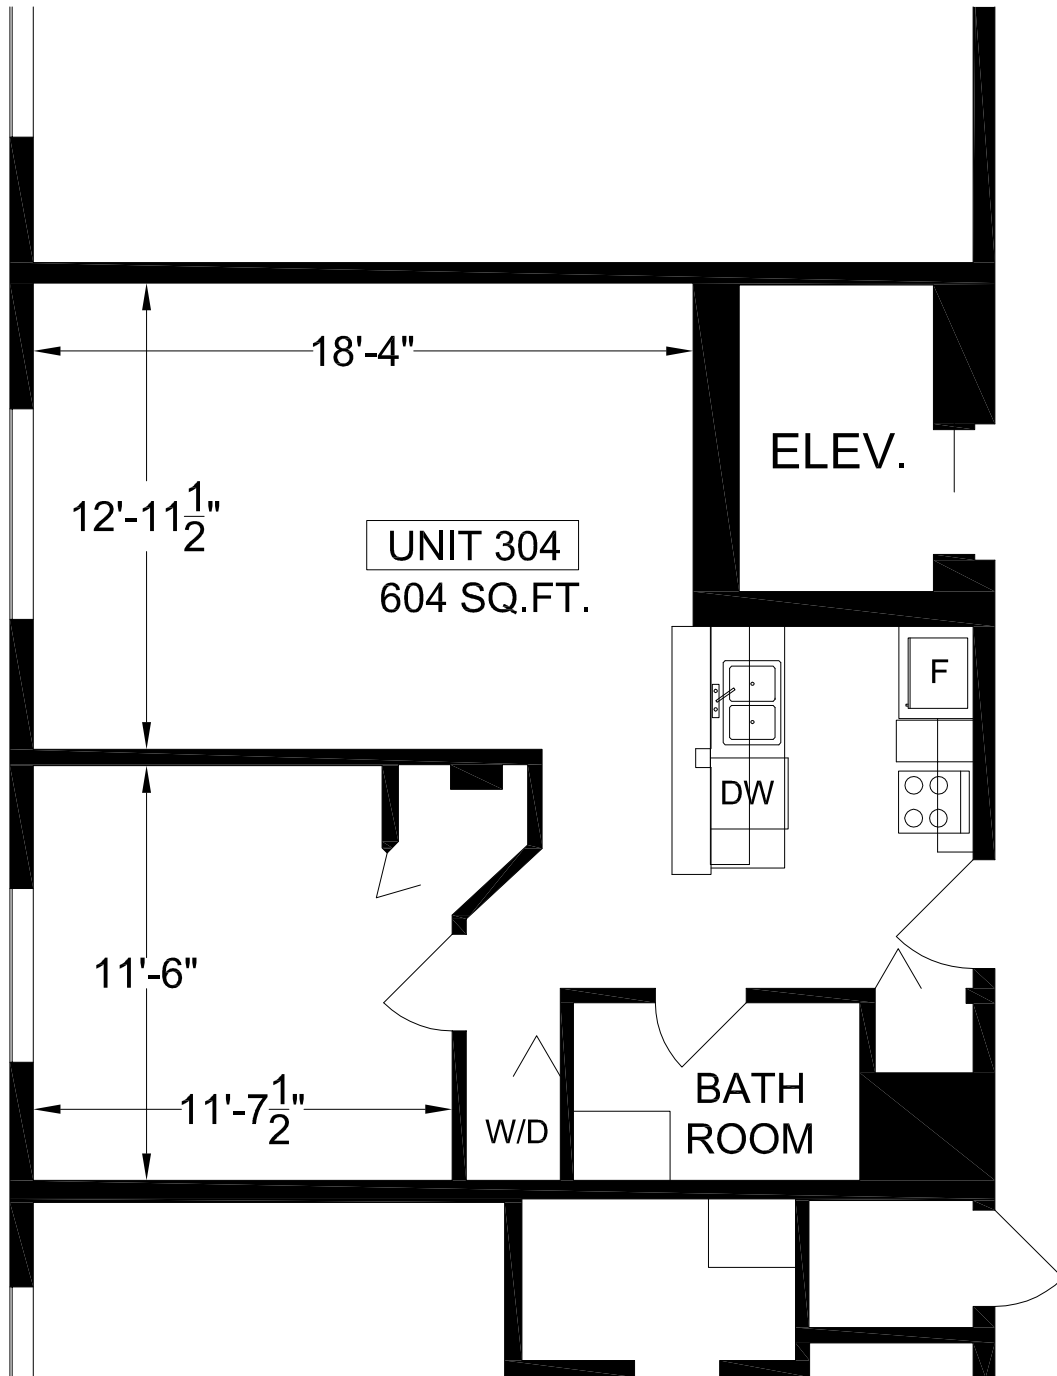

3RD FLOOR  
493 BURNSIDE E. ROAD  
VICTORIA BC

PREPARED FOR  
MIDTOWN MEWS  
WAI WING MEW AND  
CHEW'S T.V. & STEREO LTD.  
493 BURNSIDE RD  
VICTORIA BC

**M** MEASURE MASTERS  
VANCOUVER ISLAND - COMMERCIAL  
3034 WESTDOWNE ROAD  
VICTORIA BC V8R 5G2  
TEL 250 472 2653 FAX 250 472 2683